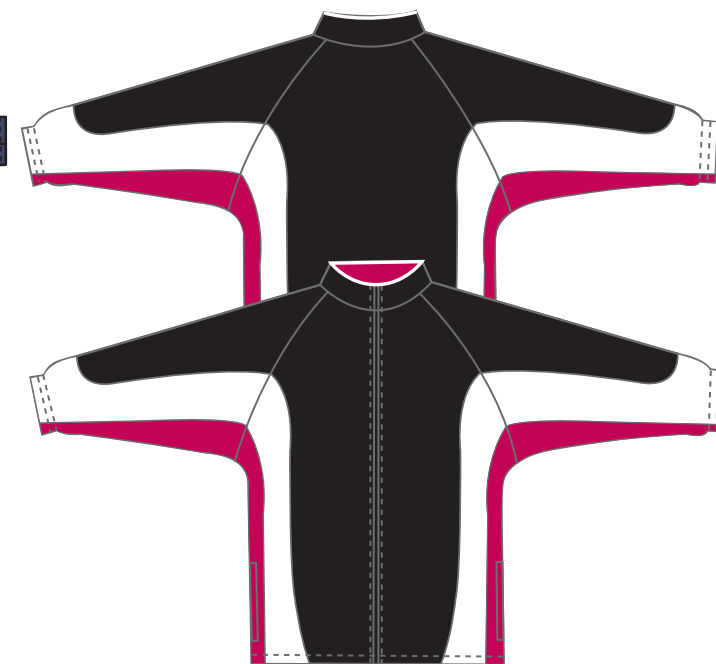

### 1. Alannah Jacket

Longline panelled Jacket with side pockets, elastic cuffs, and piping.

**Size:** Adult and Children

**Fabrication:** Microfibre  
Nylon  
KeaTex

**N.B.** Nylon & Keatex Jackets also have a concealed hood located in collar.

### 2. Alicia Jacket

Longline panelled Jacket with side pockets, elastic cuffs, and piping around neck.

**Size:** Adult and Children

**Fabrication:** Microfibre  
Nylon  
KeaTex

**N.B.** Nylon & Keatex Jackets also have a concealed hood located in collar.

### 3. Amelia Jacket

Longline panelled Jacket with side pockets, elastic cuffs, and piping around neck.

**Size:** Adult and Children

**Fabrication:** Microfibre  
Nylon  
KeaTex

**N.B.** Nylon & Keatex Jackets also have a concealed hood located in collar.

#### 4. Avon Jacket

Longline panelled Jacket with side pockets and elastic cuffs.

**Size:** Adult and Children

**Fabrication:** Microfibre  
Nylon  
KeaTex

**N.B.** Nylon & Keatex Jackets also have a concealed hood located in collar.